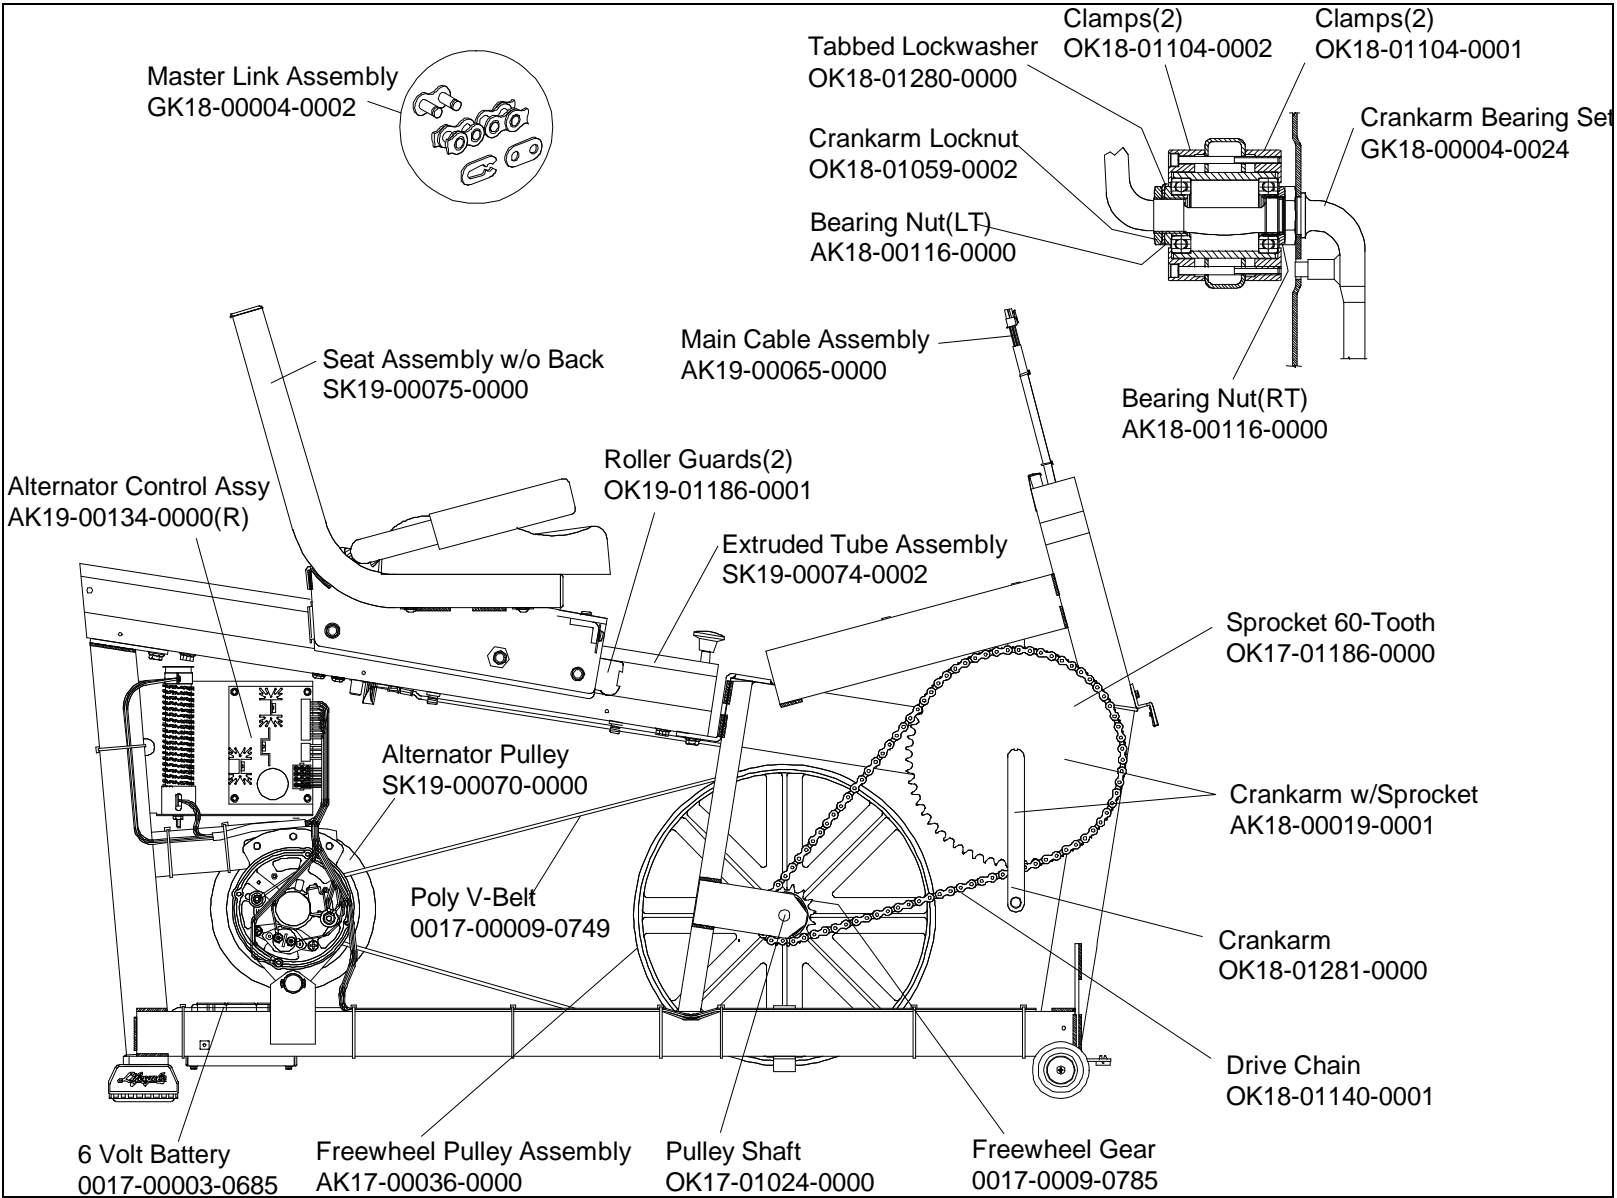

**LC-9500R (RE)
EXERCISE BIKE**

GK19-00007-XXXX

SN # 463901-483950

Randomly to 482999

**LC-9500R (RE)
EXERCISE BIKE**

GK19-00007-XXXX

**SN # 463901-483950
Randomly to 482999**

**LC-9500R (RE)
EXERCISE BIKE**

GK19-00007-XXXX

SN # 463901-483950

Randomly to 482999